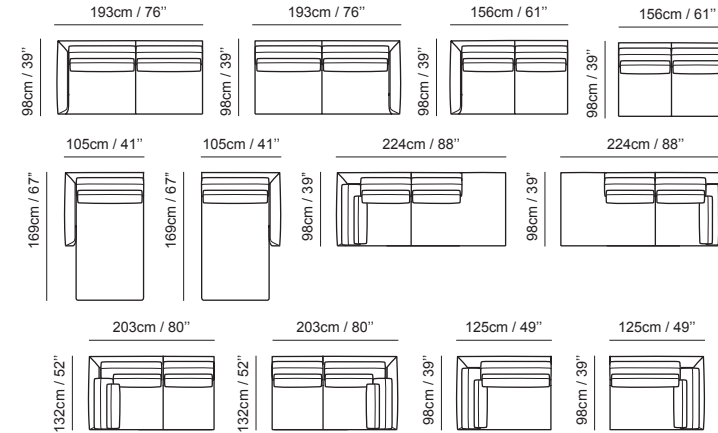

MODULI COMPONENTI
MODULAR ELEMENTS