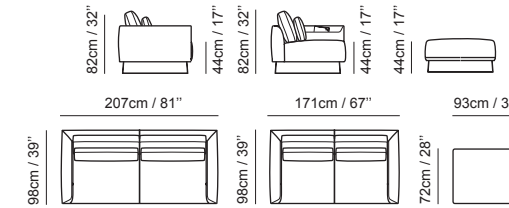

Claudio Bellini vive e lavora a Milano, la città del design. La sua attenzione alla creatività nasce già nel periodo dell'infanzia, grazie all'attività del padre Mario Bellini, autorevole esponente del design italiano, che tanto lo ha ispirato. Lo studio Claudio Bellini Design viene fondato nel 1996 e il suo lavoro si concentra subito su ricerca, nuove tecnologie e processi creativi.

Claudio Bellini lives and works in Milan, the city of design. His creative streak was evident from early childhood, thanks to the work of his father, Mario Bellini a esteemed figure in the Italian design scenario and a great source of inspiration for him. The Claudio Bellini Design studio was founded in 1996 and, since the outset, its activities focused on research, new technologies, and creative processes.

VERSIONI STANDARD O RECLINER
STANDARD OR RECLINER VERSIONS